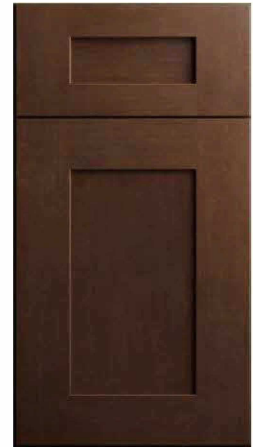

Cinnamon EB06